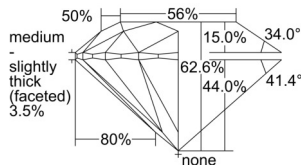

GIA®

FACSIMILE

GIA REPORT 6505297458

Verify this report at GIA.edu

GIA NATURAL DIAMOND DOSSIER®

August 27, 2024
GIA Report Number 6505297458
Shape and Cutting Style ..... Round Brilliant
Measurements ..... 4.72 - 4.74 x 2.96 mm

GRADING RESULTS

Carat Weight ..... 0.40 carat
Color Grade ..... F
Clarity Grade S11
Cut Grade ..... Excellent

ADDITIONAL GRADING INFORMATION

Polish ..... Excellent
Symmetry ..... Excellent
Fluorescence ..... None
Clarity Characteristics..... Crystal, Cloud, Feather
Inscription(s): GIA 6505297458

PROPORTIONS

Profile to actual proportions

GRADING SCALES

GIA COLOR SCALE	GIA CLARITY SCALE	GIA CUT SCALE	
D	FLAWLESS	EXCELLENT	
E	INTERNALLY FLAWLESS		
F		VVS₁	VERY GOOD
G	VVS₂		
H	VS₁	GOOD	
I	VS₂		
J	S1₁	FAIR	
K	S1₂		
L	I₁	POOR	
M	I₂		
N	I₃		
O			
P			
Q			
R			
S			
T			
U			
V			
W			
X			
Y			
Z