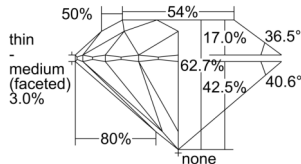

GIA®

FACSIMILE

GIA REPORT 6505298913

Verify this report at GIA.edu

GIA NATURAL DIAMOND DOSSIER®

August 30, 2024
GIA Report Number 6505298913
Shape and Cutting Style ..... Round Brilliant
Measurements ..... 4.53 - 4.56 x 2.85 mm

GRADING RESULTS

Carat Weight ..... 0.36 carat
Color Grade ..... F
Clarity Grade VS1
Cut Grade ..... Excellent

ADDITIONAL GRADING INFORMATION

Polish ..... Excellent
Symmetry ..... Excellent
Fluorescence ..... None
Clarity Characteristics..... Cloud, Crystal, Feather, Needle
Inscription(s): GIA 6505298913

PROPORTIONS

Profile to actual proportions

GRADING SCALES

GIA COLOR SCALE	GIA CLARITY SCALE	GIA CUT SCALE	
D	FLAWLESS	EXCELLENT	
E	INTERNALLY FLAWLESS		
F		VVS₁	VERY GOOD
G	VVS₂		
H	VS₁	GOOD	
I	VS₂		
J	SI₁	FAIR	
K	SI₂		
L	I₁	POOR	
M	I₂		
N	I₃		
O			
P			
Q			
R			
S			
T			
U			
V			
W			
X			
Y			
Z