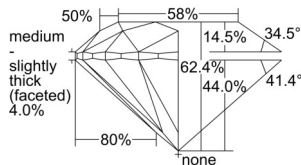

GIA®

FACSIMILE

GIA REPORT 6505300584

Verify this report at GIA.edu

GIA NATURAL DIAMOND DOSSIER®

August 29, 2024
GIA Report Number 6505300584
Shape and Cutting Style ..... Round Brilliant
Measurements ..... 4.71 - 4.73 x 2.94 mm

GRADING RESULTS

Carat Weight ..... 0.40 carat
Color Grade I
Clarity Grade VS1
Cut Grade ..... Excellent

ADDITIONAL GRADING INFORMATION

Polish ..... Excellent
Symmetry ..... Excellent
Fluorescence ..... None
Clarity Characteristics ..... Feather, Pinpoint
Inscription(s): GIA 6505300584

PROPORTIONS

Profile to actual proportions

GRADING SCALES

GIA COLOR SCALE	GIA CLARITY SCALE	GIA CUT SCALE	
D	FLAWLESS	EXCELLENT	
E	INTERNALLY FLAWLESS		
F		VVS₁	VERY GOOD
G	VVS₂		
H	VS₁	GOOD	
I	VS₂		
J	SI₁	FAIR	
K	SI₂		
L	I₁	POOR	
M	I₂		
N	I₃		
O			
P			
Q			
R			
S			
T			
U			
V			
W			
X			
Y			
Z