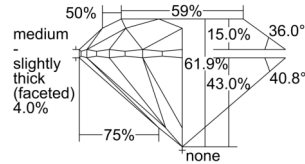

GIA®

FACSIMILE

GIA REPORT 6505302243

Verify this report at GIA.edu

GIA NATURAL DIAMOND DOSSIER®

August 28, 2024
GIA Report Number 6505302243
Shape and Cutting Style ..... Round Brilliant
Measurements ..... 4.52 - 4.54 x 2.80 mm

GRADING RESULTS

Carat Weight ..... 0.35 carat
Color Grade ..... H
Clarity Grade VVS1
Cut Grade ..... Excellent

ADDITIONAL GRADING INFORMATION

Polish ..... Excellent
Symmetry ..... Excellent
Fluorescence ..... None
Clarity Characteristics..... Pinpoint, Feather, Indented Natural
Inscription(s): GIA 6505302243

PROPORTIONS

Profile to actual proportions

GRADING SCALES

GIA COLOR SCALE	GIA CLARITY SCALE	GIA CUT SCALE
D	FLAWLESS	EXCELLENT
E	FLAWLESS	
F	INTERNALLY FLAWLESS	VERY GOOD
G	FLAWLESS	
H	VVS₁	GOOD
I	VVS₂	
J	VS₁	FAIR
K	VS₂	
L	SI₁	POOR
M	SI₂	
N	I₁	
O	I₂	
P	I₃	
Q		
R		
S		
T		
U		
V		
W		
X		
Y		
Z