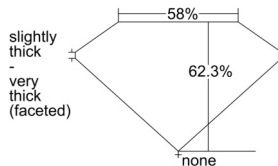

GIA®

FACSIMILE

GIA REPORT 6505302690

Verify this report at GIA.edu

GIA NATURAL DIAMOND DOSSIER®

August 28, 2024
GIA Report Number 6505302690
Shape and Cutting Style ..... Oval Brilliant
Measurements ..... 7.37 x 4.85 x 3.02 mm

GRADING RESULTS

Carat Weight ..... 0.70 carat
Color Grade ..... E
Clarity Grade VS1

ADDITIONAL GRADING INFORMATION

Polish ..... Excellent
Symmetry ..... Very Good
Fluorescence ..... None
Clarity Characteristics..... Cloud, Feather, Pinpoint
Inscription(s): GIA 6505302690

PROPORTIONS

Profile not to actual proportions

GRADING SCALES

GIA COLOR SCALE		GIA CLARITY SCALE			
COLORLESS	D	VERY VERY SLIGHTLY INCLUDED	FLAWLESS		
	E		INTERNALLY FLAWLESS		
	F	VERY SLIGHTLY INCLUDED	VS₁		
	G		VS₂		
	H		VS₁		
	NEAR COLORLESS	I	SLIGHTLY INCLUDED	SI₁	
		J		SI₂	
		FAINT	K	INCLUDED	I₁
			L		I₂
			M		I₃
N					
VERT LIGHT	O				
	P				
	Q				
	R				
	LIGHT	S			
		T			
U					
V					
W					
X					
Y					
Z