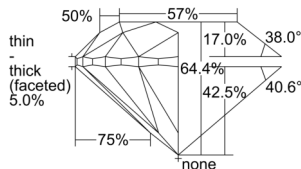

GIA®

FACSIMILE

GIA REPORT 6505304546

Verify this report at GIA.edu

GIA NATURAL DIAMOND DOSSIER®

August 29, 2024
GIA Report Number 6505304546
Shape and Cutting Style ..... Round Brilliant
Measurements ..... 4.94 - 4.98 x 3.20 mm

GRADING RESULTS

Carat Weight ..... 0.50 carat
Color Grade ..... D
Clarity Grade VS2
Cut Grade ..... Very Good

ADDITIONAL GRADING INFORMATION

Polish ..... Excellent
Symmetry ..... Very Good
Fluorescence ..... None
Clarity Characteristics..... Indented Natural, Cloud
Inscription(s): GIA 6505304546

PROPORTIONS

Profile to actual proportions

GRADING SCALES

GIA COLOR SCALE	GIA CLARITY SCALE	GIA CUT SCALE
D	FLAWLESS	EXCELLENT
E	INTERNALLY FLAWLESS	
F	VVS₁	VERY GOOD
G		
H	VS₁	GOOD
I		
J	VS₂	FAIR
K		
L	SI₁	POOR
M		
N	I₁	
O		
P	I₂	
Q		
R	I₃	
S		
T		
U		
V		
W		
X		
Y		
Z