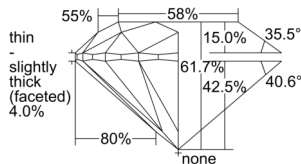

GIA®

FACSIMILE

GIA REPORT 6505304765

Verify this report at GIA.edu

GIA NATURAL DIAMOND DOSSIER®

August 28, 2024
GIA Report Number 6505304765
Shape and Cutting Style ..... Round Brilliant
Measurements ..... 4.26 - 4.29 x 2.64 mm

GRADING RESULTS

Carat Weight ..... 0.30 carat
Color Grade ..... E
Clarity Grade S11
Cut Grade ..... Excellent

ADDITIONAL GRADING INFORMATION

Polish ..... Excellent
Symmetry ..... Excellent
Fluorescence ..... None
Clarity Characteristics ..... Feather, Cloud
Inscription(s): GIA 6505304765

PROPORTIONS

GRADING SCALES

GIA COLOR SCALE	GIA CLARITY SCALE	GIA CUT SCALE	
D	FLAWLESS	EXCELLENT	
E	INTERNALLY FLAWLESS		
F		VVS₁	VERY GOOD
G	VVS₂		
H	VS₁	GOOD	
I	VS₂		
J	S1₁	FAIR	
K	S1₂		
L	I₁	POOR	
M	I₂		
N	I₃		
O			
P			
Q			
R			
S			
T			
U			
V			
W			
X			
Y			
Z