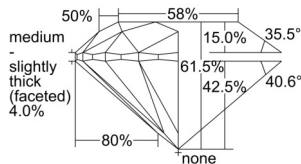

GIA®

FACSIMILE

GIA REPORT 6505305524

Verify this report at GIA.edu

GIA NATURAL DIAMOND DOSSIER®

August 28, 2024
GIA Report Number 6505305524
Shape and Cutting Style ..... Round Brilliant
Measurements ..... 4.29 - 4.31 x 2.65 mm

GRADING RESULTS

Carat Weight ..... 0.30 carat
Color Grade ..... E
Clarity Grade VS1
Cut Grade ..... Excellent

ADDITIONAL GRADING INFORMATION

Polish ..... Excellent
Symmetry ..... Excellent
Fluorescence ..... None
Clarity Characteristics ..... Feather, Cloud, Pinpoint
Inspection(s): GIA 6505305524

PROPORTIONS

Profile to actual proportions

GRADING SCALES

GIA COLOR SCALE	GIA CLARITY SCALE	GIA CUT SCALE	
D	FLAWLESS	EXCELLENT	
E	INTERNALLY FLAWLESS		
F		VVS₁	VERY GOOD
G	VVS₂		
H	VS₁	GOOD	
I	VS₂		
J	SI₁	FAIR	
K	SI₂		
L	I₁	POOR	
M			
N			
O	I₂		
P			
Q			
R	I₃		
S			
T			
U			
V			
W			
X			
Y			
Z