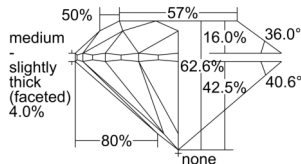

GIA®

FACSIMILE

GIA REPORT 6505308024

Verify this report at GIA.edu

GIA NATURAL DIAMOND DOSSIER®

September 02, 2024
GIA Report Number 6505308024
Shape and Cutting Style ..... Round Brilliant
Measurements ..... 4.67 - 4.71 x 2.93 mm

GRADING RESULTS

Carat Weight ..... 0.40 carat
Color Grade ..... G
Clarity Grade VS2
Cut Grade ..... Excellent

ADDITIONAL GRADING INFORMATION

Polish ..... Excellent
Symmetry ..... Excellent
Fluorescence ..... None
Clarity Characteristics ..... Cloud
Inscription(s): GIA 6505308024

PROPORTIONS

Profile to actual proportions

GRADING SCALES

GIA COLOR SCALE	GIA CLARITY SCALE	GIA CUT SCALE	
D	FLAWLESS	EXCELLENT	
E	INTERNALLY FLAWLESS		
F		VVS₁	VERY GOOD
G	VVS₂		
H	VS₁	GOOD	
I	VS₂		
J	SI₁	FAIR	
K	SI₂		
L	I₁	POOR	
M	I₂		
N	I₃		
O			
P			
Q			
R			
S			
T			
U			
V			
W			
X			
Y			
Z