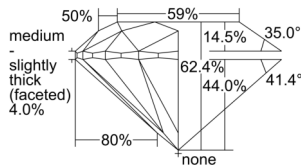

GIA®

FACSIMILE

GIA REPORT 6505309504

Verify this report at GIA.edu

GIA NATURAL DIAMOND DOSSIER®

August 29, 2024
GIA Report Number 6505309504
Shape and Cutting Style ..... Round Brilliant
Measurements ..... 4.80 - 4.84 x 3.01 mm

GRADING RESULTS

Carat Weight ..... 0.43 carat
Color Grade ..... G
Clarity Grade VVS2
Cut Grade ..... Excellent

ADDITIONAL GRADING INFORMATION

Polish ..... Excellent
Symmetry ..... Excellent
Fluorescence ..... Faint
Clarity Characteristics..... Needle, Cloud, Pinpoint
Inscription(s): GIA 6505309504

PROPORTIONS

Profile to actual proportions

GRADING SCALES

GIA COLOR SCALE	GIA CLARITY SCALE	GIA CUT SCALE	
D	FLAWLESS	EXCELLENT	
E	INTERNALLY FLAWLESS		
F		VVS₁	VERY GOOD
G	VVS₂		
H	VS₁	GOOD	
I	VS₂		
J	SI₁	FAIR	
K	SI₂		
L	I₁	POOR	
M	I₂		
N	I₃		
O			
P			
Q			
R			
S			
T			
U			
V			
W			
X			
Y			
Z