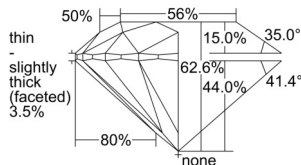

GIA®

FACSIMILE

GIA REPORT 6505309524

Verify this report at GIA.edu

GIA NATURAL DIAMOND DOSSIER®

September 18, 2024
GIA Report Number 6505309524
Shape and Cutting Style ..... Round Brilliant
Measurements ..... 4.50 - 4.53 x 2.83 mm

GRADING RESULTS

Carat Weight ..... 0.35 carat
Color Grade ..... F
Clarity Grade VS1
Cut Grade ..... Excellent

ADDITIONAL GRADING INFORMATION

Polish ..... Excellent
Symmetry ..... Excellent
Fluorescence ..... None
Clarity Characteristics..Cloud, Needle, Pinpoint, Indented Natural
Inscription(s): GIA 6505309524

PROPORTIONS

Profile to actual proportions