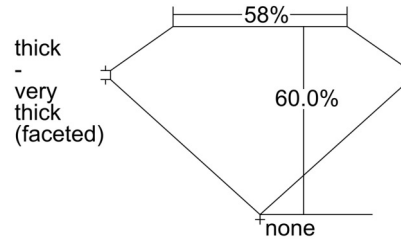

GIA NATURAL DIAMOND GRADING REPORT

September 02, 2024  
 GIA Report Number ..... 6505310362  
 Shape and Cutting Style ..... Oval Brilliant  
 Measurements ..... 11.70 x 7.88 x 4.73 mm

GRADING RESULTS

Carat Weight ..... 3.04 carat  
 Color Grade ..... D  
 Clarity Grade ..... SI2

ADDITIONAL GRADING INFORMATION

Polish ..... Excellent  
 Symmetry ..... Excellent  
 Fluorescence ..... None  
 Inscription(s): GIA 6505310362  
**Comments:** Pinpoints are not shown.

PROPORTIONS

Profile not to actual proportions

CLARITY CHARACTERISTICS

KEY TO SYMBOLS\*

- Crystal
- ~ Feather
- \\ Needle

\* Red symbols denote internal characteristics (inclusions). Green or black symbols denote external characteristics (blemishes). Diagram is an approximate representation of the diamond, and symbols shown indicate type, position, and approximate size of clarity characteristics. All clarity characteristics may not be shown. Details of finish are not shown.