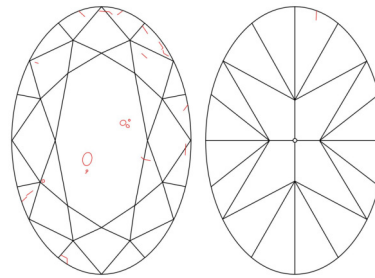

GIA NATURAL DIAMOND GRADING REPORT

September 02, 2024  
 GIA Report Number ..... 6505310362  
 Shape and Cutting Style ..... Oval Brilliant  
 Measurements ..... 11.70 x 7.88 x 4.73 mm

GRADING RESULTS

Carat Weight ..... 3.04 carat  
 Color Grade ..... D  
 Clarity Grade ..... SI2

ADDITIONAL GRADING INFORMATION

Polish ..... Excellent  
 Symmetry ..... Excellent  
 Fluorescence ..... None  
 Inscription(s): GIA 6505310362  
**Comments:** Pinpoints are not shown.

PROPORTIONS

Profile not to actual proportions

CLARITY CHARACTERISTICS

KEY TO SYMBOLS\*

- Crystal
- ~ Feather
- \\ Needle

\* Red symbols denote internal characteristics (inclusions). Green or black symbols denote external characteristics (blemishes). Diagram is an approximate representation of the diamond, and symbols shown indicate type, position, and approximate size of clarity characteristics. All clarity characteristics may not be shown. Details of finish are not shown.