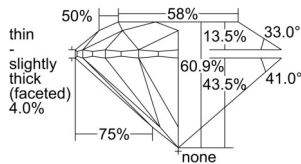

GIA®

FACSIMILE

GIA REPORT 6505312041

Verify this report at GIA.edu

GIA NATURAL DIAMOND DOSSIER®

September 02, 2024
GIA Report Number 6505312041
Shape and Cutting Style ..... Round Brilliant
Measurements ..... 4.52 - 4.54 x 2.76 mm

GRADING RESULTS

Carat Weight ..... 0.35 carat
Color Grade ..... G
Clarity Grade VS2
Cut Grade ..... Excellent

ADDITIONAL GRADING INFORMATION

Polish ..... Excellent
Symmetry ..... Excellent
Fluorescence ..... None
Clarity Characteristics ..... Crystal, Cloud, Indented Natural
Inscription(s): GIA 6505312041

PROPORTIONS

Profile to actual proportions

GRADING SCALES

GIA COLOR SCALE	GIA CLARITY SCALE	GIA CUT SCALE	
D	FLAWLESS	EXCELLENT	
E	INTERNALLY FLAWLESS		
F		VVS₁	VERY GOOD
G	VVS₂		
H	VS₁	GOOD	
I	VS₂		
J	SI₁	FAIR	
K	SI₂		
L	I₁	POOR	
M	I₂		
N	I₃		
O			
P			
Q			
R			
S			
T			
U			
V			
W			
X			
Y			
Z