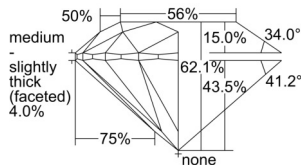

GIA®

FACSIMILE

GIA REPORT 6505313161

Verify this report at GIA.edu

GIA NATURAL DIAMOND DOSSIER®

August 29, 2024
GIA Report Number 6505313161
Shape and Cutting Style ..... Round Brilliant
Measurements ..... 4.50 - 4.53 x 2.80 mm

GRADING RESULTS

Carat Weight ..... 0.35 carat
Color Grade ..... G
Clarity Grade VS1
Cut Grade ..... Excellent

ADDITIONAL GRADING INFORMATION

Polish ..... Excellent
Symmetry ..... Excellent
Fluorescence ..... None
Clarity Characteristics..... Crystal, Feather, Cloud, Needle
Inscription(s): GIA 6505313161

PROPORTIONS

Profile to actual proportions

GRADING SCALES

GIA COLOR SCALE	GIA CLARITY SCALE	GIA CUT SCALE	
D	FLAWLESS	EXCELLENT	
E	INTERNALLY FLAWLESS		
F		VVS₁	VERY GOOD
G	VVS₂		
H	VS₁	GOOD	
I	VS₂		
J	SI₁	FAIR	
K	SI₂		
L	I₁	POOR	
M			
N			
O	I₂		
P			
Q			
R	I₃		
S			
T			
U			
V			
W			
X			
Y			
Z