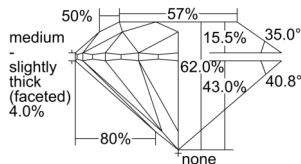

GIA®

FACSIMILE

GIA REPORT 6505313242

Verify this report at GIA.edu

GIA NATURAL DIAMOND DOSSIER®

August 30, 2024
GIA Report Number 6505313242
Shape and Cutting Style ..... Round Brilliant
Measurements ..... 4.69 - 4.72 x 2.92 mm

GRADING RESULTS

Carat Weight ..... 0.40 carat
Color Grade ..... F
Clarity Grade S11
Cut Grade ..... Excellent

ADDITIONAL GRADING INFORMATION

Polish ..... Excellent
Symmetry ..... Excellent
Fluorescence ..... None
Clarity Characteristics ..... Feather, Cloud
Inscription(s): GIA 6505313242

PROPORTIONS

Profile to actual proportions

GRADING SCALES

GIA COLOR SCALE	GIA CLARITY SCALE	GIA CUT SCALE	
D	FLAWLESS	EXCELLENT	
E	INTERNALLY FLAWLESS		
F		VVS₁	VERY GOOD
G	VVS₂		
H	VS₁	GOOD	
I	VS₂		
J	S1₁	FAIR	
K	S1₂		
L	I₁	POOR	
M	I₂		
N	I₃		
O			
P			
Q			
R			
S			
T			
U			
V			
W			
X			
Y			
Z