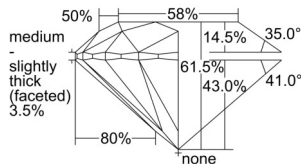

GIA®

FACSIMILE

GIA REPORT 6505313707

Verify this report at GIA.edu

GIA NATURAL DIAMOND DOSSIER®

August 29, 2024
GIA Report Number 6505313707
Shape and Cutting Style ..... Round Brilliant
Measurements ..... 4.71 - 4.74 x 2.91 mm

GRADING RESULTS

Carat Weight ..... 0.40 carat
Color Grade ..... D
Clarity Grade VVS1
Cut Grade ..... Excellent

ADDITIONAL GRADING INFORMATION

Polish ..... Excellent
Symmetry ..... Excellent
Fluorescence ..... None
Clarity Characteristics ..... Feather, Cavity
Inscription(s): GIA 6505313707

PROPORTIONS

Profile to actual proportions

GRADING SCALES

GIA COLOR SCALE	GIA CLARITY SCALE	GIA CUT SCALE	
D	FLAWLESS	EXCELLENT	
E	INTERNALLY FLAWLESS		
F		VVS₁	VERY GOOD
G	VVS₂		
H	VS₁	GOOD	
I	VS₂		
J	SI₁	FAIR	
K	SI₂		
L	I₁	POOR	
M			
N			
O	I₂		
P			
Q			
R	I₃		
S			
T			
U			
V			
W			
X			
Y			
Z