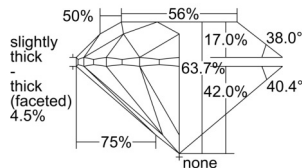

GIA®

FACSIMILE

GIA REPORT 6505314984

Verify this report at GIA.edu

GIA NATURAL DIAMOND DOSSIER®

August 29, 2024
GIA Report Number 6505314984
Shape and Cutting Style ..... Round Brilliant
Measurements ..... 4.62 - 4.64 x 2.95 mm

GRADING RESULTS

Carat Weight ..... 0.40 carat
Color Grade ..... E
Clarity Grade VS1
Cut Grade ..... Very Good

ADDITIONAL GRADING INFORMATION

Polish ..... Excellent
Symmetry ..... Excellent
Fluorescence ..... None
Clarity Characteristics..... Crystal, Cloud, Pinpoint
Inscription(s): GIA 6505314984

PROPORTIONS

GRADING SCALES

GIA COLOR SCALE

COLORLESS	D
	E
	F
	G
	H
	I
	J
NEAR COLORLESS	K
	L
FAIN	M
	N
	O
	P
VERY LIGHT	Q
	R
	S
	T
	U
	V
	W
	X
	Y
LIGHT	Z

GIA CLARITY SCALE

FLAWLESS	VERY VERY SLIGHTLY INCLUDED	VVS₁	VVS₂	VS₁	VS₂	SI₁	SI₂	I₁	I₂	I₃	
											VERY SLIGHTLY INCLUDED
INTERNALLY FLAWLESS											

GIA CUT SCALE

EXCELLENT
VERY GOOD
GOOD
FAIR
POOR