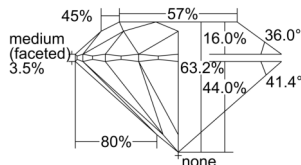

GIA®

FACSIMILE

GIA REPORT 6505315126

Verify this report at GIA.edu

GIA NATURAL DIAMOND DOSSIER®

August 29, 2024
GIA Report Number 6505315126
Shape and Cutting Style ..... Round Brilliant
Measurements ..... 5.47 - 5.50 x 3.46 mm

GRADING RESULTS

Carat Weight ..... 0.64 carat
Color Grade ..... E
Clarity Grade VS2
Cut Grade ..... Excellent

ADDITIONAL GRADING INFORMATION

Polish ..... Excellent
Symmetry ..... Excellent
Fluorescence ..... None
Clarity Characteristics ..... Crystal, Cloud
Inscription(s): GIA 6505315126

PROPORTIONS

Profile to actual proportions

GRADING SCALES

GIA COLOR SCALE

COLORESS	D
	E
	F
	G
	H
	I
	J
NEAR COLORESS	K
	L
FAIN	M
	N
	O
	P
VERY LIGHT	Q
	R
	S
	T
	U
	V
	W
	X
	Y
LIGHT	Z

GIA CLARITY SCALE

FLAWLESS	VERY VERY SLIGHTLY INCLUDED	VS₁	VS₂	VS₁	VS₂	SI₁	SI₂	I₁	I₂	I₃					
											FLAWLESS	INTERNALLY FLAWLESS	VERY SLIGHTLY INCLUDED	SLIGHTLY INCLUDED	INCLUDED

GIA CUT SCALE

EXCELLENT
VERY GOOD
GOOD
FAIR
POOR