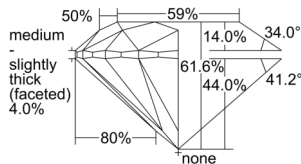

GIA®

FACSIMILE

GIA REPORT 6505322772

Verify this report at GIA.edu

GIA NATURAL DIAMOND DOSSIER®

September 02, 2024
GIA Report Number 6505322772
Shape and Cutting Style ..... Round Brilliant
Measurements ..... 5.08 - 5.11 x 3.14 mm

GRADING RESULTS

Carat Weight ..... 0.50 carat
Color Grade ..... K
Clarity Grade S11
Cut Grade ..... Excellent

ADDITIONAL GRADING INFORMATION

Polish ..... Excellent
Symmetry ..... Excellent
Fluorescence ..... Faint
Clarity Characteristics ..... Crystal, Cloud
Inscription(s): GIA 6505322772

PROPORTIONS

Profile to actual proportions

GRADING SCALES

GIA COLOR SCALE	GIA CLARITY SCALE	GIA CUT SCALE	
D	FLAWLESS	EXCELLENT	
E	INTERNALLY FLAWLESS		
F		VVS₁	VERY GOOD
G	VVS₂		
H	VS₁	GOOD	
I	VS₂		
J	S1₁	FAIR	
K	S1₂		
L	I₁	POOR	
M	I₂		
N	I₃		
O			
P			
Q			
R			
S			
T			
U			
V			
W			
X			
Y			
Z