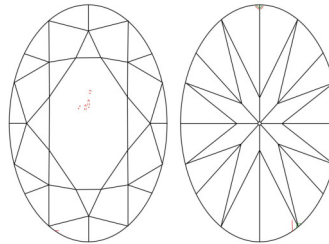

GIA NATURAL DIAMOND GRADING REPORT

September 02, 2024

GIA Report Number 6505322858

Shape and Cutting Style Oval Brilliant

Measurements 9.29 x 6.73 x 4.21 mm

GRADING RESULTS

Carat Weight 1.71 carat

Color Grade D

PROPORTIONS

Profile not to actual proportions

CLARITY CHARACTERISTICS

KEY TO SYMBOLS*

-  Feather
-  Cloud
-  Pinpoint
-  Indented Natural
-  Natural

* Red symbols denote internal characteristics (inclusions). Green or black symbols denote external characteristics (blemishes). Diagram is an approximate representation of the diamond, and symbols shown indicate type, position, and approximate size of clarity characteristics. All clarity characteristics may not be shown. Details of finish are not shown.