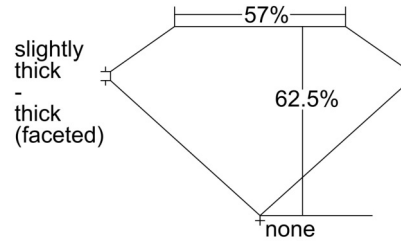

GIA NATURAL DIAMOND GRADING REPORT

September 02, 2024

GIA Report Number 6505322858

Shape and Cutting Style Oval Brilliant

Measurements 9.29 x 6.73 x 4.21 mm

GRADING RESULTS

Carat Weight 1.71 carat

Color Grade D

Clarity Grade VS1

ADDITIONAL GRADING INFORMATION

Polish Excellent

Symmetry Excellent

Fluorescence None

Inscription(s): GIA 6505322858

Comments: Additional clouds, additional pinpoints and surface graining are not shown.

PROPORTIONS

Profile not to actual proportions

CLARITY CHARACTERISTICS

KEY TO SYMBOLS*

-  Feather
-  Cloud
-  Pinpoint
-  Indented Natural
-  Natural

* Red symbols denote internal characteristics (inclusions). Green or black symbols denote external characteristics (blemishes). Diagram is an approximate representation of the diamond, and symbols shown indicate type, position, and approximate size of clarity characteristics. All clarity characteristics may not be shown. Details of finish are not shown.