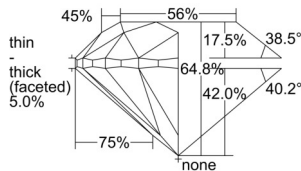

GIA®

FACSIMILE

GIA REPORT 6505322859

Verify this report at GIA.edu

GIA NATURAL DIAMOND DOSSIER®

September 02, 2024
GIA Report Number 6505322859
Shape and Cutting Style ..... Round Brilliant
Measurements ..... 4.94 - 4.97 x 3.21 mm

GRADING RESULTS

Carat Weight ..... 0.50 carat
Color Grade ..... D
Clarity Grade VS1
Cut Grade ..... Very Good

ADDITIONAL GRADING INFORMATION

Polish ..... Excellent
Symmetry ..... Very Good
Fluorescence ..... None
Clarity Characteristics ..... Cloud, Pinpoint, Indented Natural
Inscription(s): GIA 6505322859

PROPORTIONS

Profile to actual proportions

GRADING SCALES

GIA COLOR SCALE	GIA CLARITY SCALE	GIA CUT SCALE	
D	FLAWLESS	EXCELLENT	
E	INTERNALLY FLAWLESS		
F		VVS₁	VERY GOOD
G	VVS₂		
H	VS₁	GOOD	
I	VS₂		
J	SI₁	FAIR	
K	SI₂		
L	I₁	POOR	
M	I₂		
N	I₃		
O			
P			
Q			
R			
S			
T			
U			
V			
W			
X			
Y			
Z