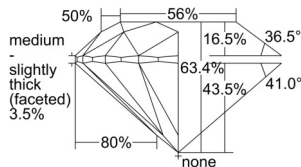

GIA®

FACSIMILE

GIA REPORT 6505323546

Verify this report at GIA.edu

GIA NATURAL DIAMOND DOSSIER®

September 02, 2024
GIA Report Number 6505323546
Shape and Cutting Style ..... Round Brilliant
Measurements ..... 5.62 - 5.65 x 3.57 mm

GRADING RESULTS

Carat Weight ..... 0.70 carat
Color Grade ..... E
Clarity Grade S11
Cut Grade ..... Excellent

ADDITIONAL GRADING INFORMATION

Polish ..... Excellent
Symmetry ..... Excellent
Fluorescence ..... Medium Blue
Clarity Characteristics ..... Cloud, Crystal
Inscription(s): GIA 6505323546

PROPORTIONS

Profile to actual proportions

GRADING SCALES

GIA COLOR SCALE

COLORLESS	D
	E
	F
	G
	H
	I
	J
NEAR COLORLESS	K
	L
Faint	M
	N
	O
	P
Very Light	Q
	R
	S
	T
	U
	V
Light	W
	X
	Y
	Z

GIA CLARITY SCALE

FLAWLESS	VERY VERY SLIGHTLY INCLUDED	FLAWLESS		
			EXCELLENT	
INTERNALLY FLAWLESS	VERY SLIGHTLY INCLUDED	VVS₁		
			VERY GOOD	
VVS₂	SLIGHTLY INCLUDED	VS₁		
			GOOD	
VS₂	INCLUDED	SI₁		
			FAIR	
I₁	I₂	I₃		
			POOR	

GIA CUT SCALE

EXCELLENT
VERY GOOD
GOOD
FAIR
POOR