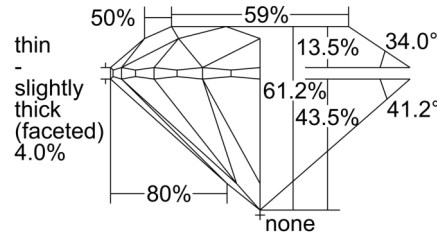

GIA NATURAL DIAMOND GRADING REPORT

September 02, 2024

GIA Report Number 6505324489

Shape and Cutting Style Round Brilliant

Measurements 6.99 - 7.04 x 4.29 mm

GRADING RESULTS

Carat Weight 1.30 carat

Color Grade I

PROPORTIONS

Profile to actual proportions

CLARITY CHARACTERISTICS

KEY TO SYMBOLS*

Feather

* Red symbols denote internal characteristics (inclusions). Green or black symbols denote external characteristics (blemishes). Diagram is an approximate representation of the diamond, and symbols shown indicate type, position, and approximate size of clarity characteristics. All clarity characteristics may not be shown. Details of finish are not shown.