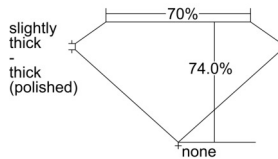

GIA®

FACSIMILE

GIA REPORT 6505324734

Verify this report at GIA.edu

GIA NATURAL DIAMOND DOSSIER®

September 02, 2024
GIA Report Number 6505324734
Shape and Cutting Style ..... Square Modified Brilliant
Measurements ..... 5.27 x 5.12 x 3.79 mm

GRADING RESULTS

Carat Weight ..... 0.90 carat
Color Grade ..... E
Clarity Grade SI1

ADDITIONAL GRADING INFORMATION

Polish ..... Excellent
Symmetry ..... Excellent
Fluorescence ..... None
Clarity Characteristics ..... Crystal, Feather, Cloud
Inscription(s): GIA 6505324734

PROPORTIONS

Profile not to actual proportions

GRADING SCALES

GIA COLOR SCALE		GIA CLARITY SCALE			
COLORLESS	D	VERY VERY SLIGHTLY INCLUDED	FLAWLESS		
	E		INTERNALLY FLAWLESS		
	F	VERY SLIGHTLY INCLUDED	VVS₁		
	G		VVS₂		
	H		VS₁		
	NEAR COLORLESS	I	SLIGHTLY INCLUDED	VS₂	
		J		SI₁	
		FAINT	K	INCLUDED	SI₂
			L		I₁
			M		I₂
VERT LIGHT	N	LIGHT	I₃		
	O				
	P				
	Q				
	R