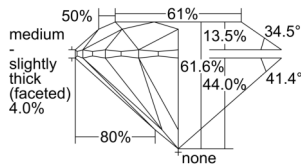

GIA®

FACSIMILE

GIA REPORT 6505325698

Verify this report at GIA.edu

GIA NATURAL DIAMOND DOSSIER®

August 30, 2024
GIA Report Number 6505325698
Shape and Cutting Style ..... Round Brilliant
Measurements ..... 5.10 - 5.13 x 3.15 mm

GRADING RESULTS

Carat Weight ..... 0.51 carat
Color Grade ..... D
Clarity Grade VVS2
Cut Grade ..... Excellent

ADDITIONAL GRADING INFORMATION

Polish ..... Excellent
Symmetry ..... Excellent
Fluorescence ..... Faint
Clarity Characteristics ..... Needle, Pinpoint
Inscription(s): GIA 6505325698

PROPORTIONS

Profile to actual proportions

GRADING SCALES

GIA COLOR SCALE	GIA CLARITY SCALE	GIA CUT SCALE	
D	FLAWLESS	EXCELLENT	
E	INTERNALLY FLAWLESS		
F		VVS₁	VERY GOOD
G	VVS₂		
H	VS₁	GOOD	
I	VS₂		
J	SI₁	FAIR	
K	SI₂		
L	I₁	POOR	
M	I₂		
N	I₃		
O			
P			
Q			
R			
S			
T			
U			
V			
W			
X			
Y			
Z