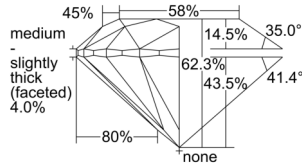

GIA®

FACSIMILE

GIA REPORT 6505327587

Verify this report at GIA.edu

GIA NATURAL DIAMOND DOSSIER®

September 02, 2024
GIA Report Number 6505327587
Shape and Cutting Style ..... Round Brilliant
Measurements ..... 4.30 - 4.32 x 2.69 mm

GRADING RESULTS

Carat Weight ..... 0.30 carat
Color Grade ..... E
Clarity Grade VS1
Cut Grade ..... Excellent

ADDITIONAL GRADING INFORMATION

Polish ..... Excellent
Symmetry ..... Excellent
Fluorescence ..... None
Clarity Characteristics ..... Cloud, Feather, Pinpoint
Inscription(s): GIA 6505327587

PROPORTIONS

Profile to actual proportions

GRADING SCALES

GIA COLOR SCALE	GIA CLARITY SCALE	GIA CUT SCALE	
D	FLAWLESS	EXCELLENT	
E	INTERNALLY FLAWLESS		
F		VVS₁	VERY GOOD
G	VVS₂		
H	VS₁	GOOD	
I	VS₂		
J	SI₁	FAIR	
K	SI₂		
L	I₁	POOR	
M			
N			
O	I₂		
P			
Q			
R	I₃		
S			
T			
U			
V			
W			
X			
Y			
Z