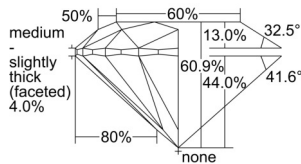

GIA®

FACSIMILE

GIA REPORT 6505328521

Verify this report at GIA.edu

GIA NATURAL DIAMOND DOSSIER®

September 02, 2024
GIA Report Number 6505328521
Shape and Cutting Style ..... Round Brilliant
Measurements ..... 4.59 - 4.61 x 2.80 mm

GRADING RESULTS

Carat Weight ..... 0.36 carat
Color Grade I
Clarity Grade S11
Cut Grade ..... Excellent

ADDITIONAL GRADING INFORMATION

Polish ..... Excellent
Symmetry ..... Excellent
Fluorescence ..... None
Clarity Characteristics ..... Knot, Feather
Inscription(s): GIA 6505328521

PROPORTIONS

Profile to actual proportions

GRADING SCALES

GIA COLOR SCALE	GIA CLARITY SCALE	GIA CUT SCALE	
D	FLAWLESS	EXCELLENT	
E	INTERNALLY FLAWLESS		
F		VVS₁	VERY GOOD
G	VVS₂		
H	VS₁	GOOD	
I	VS₂		
J	S1₁	FAIR	
K	S1₂		
L	I₁	POOR	
M	I₂		
N	I₃		
O			
P			
Q			
R			
S			
T			
U			
V			
W			
X			
Y			
Z