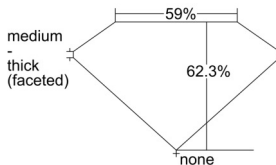

GIA®

FACSIMILE

GIA REPORT 6505329383

Verify this report at GIA.edu

GIA NATURAL DIAMOND DOSSIER®

September 02, 2024
GIA Report Number 6505329383
Shape and Cutting Style ..... Marquise Brilliant
Measurements ..... 9.28 x 4.59 x 2.86 mm

GRADING RESULTS

Carat Weight ..... 0.70 carat
Color Grade ..... H
Clarity Grade VS2

ADDITIONAL GRADING INFORMATION

Polish ..... Excellent
Symmetry ..... Excellent
Fluorescence ..... Faint
Clarity Characteristics ..... Crystal, Feather
Inscription(s): GIA 6505329383

PROPORTIONS

Profile not to actual proportions

GRADING SCALES

GIA COLOR SCALE		GIA CLARITY SCALE			
COLORLESS	D	VERY VERY SLIGHTLY INCLUDED	FLAWLESS		
	E		INTERNALLY FLAWLESS		
	F	VERY SLIGHTLY INCLUDED	VVS₁		
	G		VVS₂		
	H		VS₁		
	NEAR COLORLESS	I	SLIGHTLY INCLUDED	VS₂	
		J		SI₁	
		FAINT	K	INCLUDED	SI₂
			L		I₁
			M		I₂
VERT LIGHT	N		INCLUDED	I₃	
	O				
	P				
	Q				
	LIGHT		R		
		S			
		T			
U					
V					
W					
X					
Y					
Z