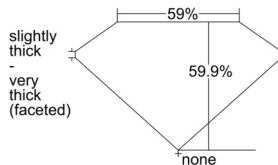

GIA®

FACSIMILE

GIA REPORT 6505329717

Verify this report at GIA.edu

GIA NATURAL DIAMOND DOSSIER®

September 02, 2024
GIA Report Number 6505329717
Shape and Cutting Style ..... Heart Brilliant
Measurements ..... 5.38 x 6.18 x 3.70 mm

GRADING RESULTS

Carat Weight ..... 0.71 carat
Color Grade ..... G
Clarity Grade VS1

ADDITIONAL GRADING INFORMATION

Polish ..... Excellent
Symmetry ..... Very Good
Fluorescence ..... None
Clarity Characteristics..... Crystal, Pinpoint, Needle, Indented
Natural

Inscription(s): GIA 6505329717

PROPORTIONS

Profile not to actual proportions

GRADING SCALES

GIA COLOR SCALE		GIA CLARITY SCALE			
COLORLESS	D	VERY VERY SLIGHTLY INCLUDED	FLAWLESS		
	E		INTERNALLY FLAWLESS		
	F	VERY SLIGHTLY INCLUDED	VS₁		
	G		VS₂		
	H		VS₁		
	NEAR COLORLESS	I	SLIGHTLY INCLUDED	SI₁	
		J		SI₂	
		FAINT	K	INCLUDED	I₁
			L		I₂
			M		I₃
VERT LIGHT			N		
			O		
			P		
	Q				
LIGHT	R				
	S				
	T				
	U				
	V				
	W				
	X				
	Y				
	Z