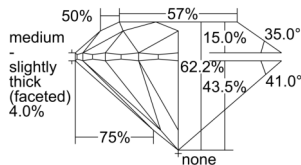

GIA®

FACSIMILE

GIA REPORT 6505329971

Verify this report at GIA.edu

GIA NATURAL DIAMOND DOSSIER®

September 04, 2024
GIA Report Number 6505329971
Shape and Cutting Style ..... Round Brilliant
Measurements ..... 4.29 - 4.31 x 2.67 mm

GRADING RESULTS

Carat Weight ..... 0.30 carat
Color Grade ..... G
Clarity Grade S11
Cut Grade ..... Excellent

ADDITIONAL GRADING INFORMATION

Polish ..... Excellent
Symmetry ..... Excellent
Fluorescence ..... None
Clarity Characteristics ..... Crystal, Feather, Cloud
Inscription(s): GIA 6505329971

PROPORTIONS

Profile to actual proportions

GRADING SCALES

GIA COLOR SCALE	GIA CLARITY SCALE	GIA CUT SCALE	
D	FLAWLESS	EXCELLENT	
E	INTERNALLY FLAWLESS		
F		VVS₁	VERY GOOD
G	VVS₂		
H	VS₁	GOOD	
I	VS₂		
J	SI₁	FAIR	
K	SI₂		
L	I₁	POOR	
M			
N			
O	I₂		
P			
Q			
R	I₃		
S			
T			
U			
V			
W			
X			
Y			
Z