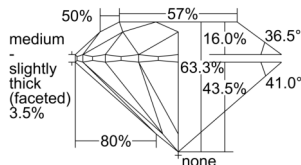

GIA®

FACSIMILE

GIA REPORT 6505331326

Verify this report at gia.edu

GIA NATURAL DIAMOND DOSSIER®

September 03, 2024
GIA Report Number 6505331326
Shape and Cutting Style ..... Round Brilliant
Measurements ..... 4.23 - 4.26 x 2.69 mm

GRADING RESULTS

Carat Weight ..... 0.30 carat
Color Grade ..... F
Clarity Grade S11
Cut Grade ..... Excellent

ADDITIONAL GRADING INFORMATION

Polish ..... Excellent
Symmetry ..... Excellent
Fluorescence ..... None
Clarity Characteristics ..... Cloud, Feather
Inscription(s): GIA 6505331326

PROPORTIONS

Profile to actual proportions

GRADING SCALES

GIA COLOR SCALE	GIA CLARITY SCALE	GIA CUT SCALE	
D	FLAWLESS	EXCELLENT	
E	INTERNALLY FLAWLESS		
F		VVS₁	VERY GOOD
G	VVS₂		
H	VS₁	GOOD	
I	VS₂		
J	S1₁	FAIR	
K	S1₂		
L	I₁	POOR	
M	I₂		
N	I₃		
O			
P			
Q			
R			
S			
T			
U			
V			
W			
X			
Y			
Z