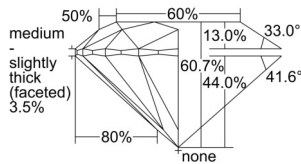

GIA®

FACSIMILE

GIA REPORT 6505331550

Verify this report at GIA.edu

GIA NATURAL DIAMOND DOSSIER®

September 03, 2024
GIA Report Number 6505331550
Shape and Cutting Style ..... Round Brilliant
Measurements ..... 4.54 - 4.56 x 2.76 mm

GRADING RESULTS

Carat Weight ..... 0.34 carat
Color Grade ..... E
Clarity Grade S11
Cut Grade ..... Excellent

ADDITIONAL GRADING INFORMATION

Polish ..... Excellent
Symmetry ..... Excellent
Fluorescence ..... None
Clarity Characteristics ..... Feather
Inscription(s): GIA 6505331550

PROPORTIONS

Profile to actual proportions

GRADING SCALES

GIA COLOR SCALE	GIA CLARITY SCALE	GIA CUT SCALE	
D	FLAWLESS	EXCELLENT	
E	INTERNALLY FLAWLESS		
F		VVS₁	VERY GOOD
G	VVS₂		
H	VS₁	GOOD	
I	VS₂		
J	S1₁	FAIR	
K	S1₂		
L	I₁	POOR	
M	I₂		
N	I₃		
O			
P			
Q			
R			
S			
T			
U			
V			
W			
X			
Y			
Z