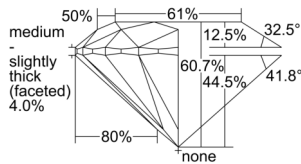

GIA®

FACSIMILE

GIA REPORT 6505333926

Verify this report at GIA.edu

GIA NATURAL DIAMOND DOSSIER®

September 03, 2024
GIA Report Number 6505333926
Shape and Cutting Style ..... Round Brilliant
Measurements ..... 5.14 - 5.16 x 3.12 mm

GRADING RESULTS

Carat Weight ..... 0.50 carat
Color Grade ..... D
Clarity Grade S11
Cut Grade ..... Excellent

ADDITIONAL GRADING INFORMATION

Polish ..... Excellent
Symmetry ..... Excellent
Fluorescence ..... None
Clarity Characteristics ..... Crystal, Feather
Inscription(s): GIA 6505333926

PROPORTIONS

Profile to actual proportions

GRADING SCALES

GIA COLOR SCALE	GIA CLARITY SCALE	GIA CUT SCALE	
D	FLAWLESS	EXCELLENT	
E	INTERNALLY FLAWLESS		
F		VVS₁	VERY GOOD
G	VVS₂		
H	VS₁	GOOD	
I	VS₂		
J	S1₁	FAIR	
K	S1₂		
L	I₁	POOR	
M	I₂		
N	I₃		
O			
P			
Q			
R			
S			
T			
U			
V			
W			
X			
Y			
Z