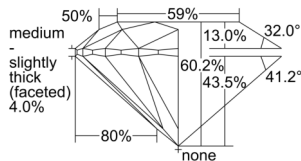

GIA®

FACSIMILE

GIA REPORT 6505334384

Verify this report at GIA.edu

GIA NATURAL DIAMOND DOSSIER®

September 03, 2024
GIA Report Number 6505334384
Shape and Cutting Style ..... Round Brilliant
Measurements ..... 5.18 - 5.20 x 3.13 mm

GRADING RESULTS

Carat Weight ..... 0.51 carat
Color Grade ..... D
Clarity Grade VVS1
Cut Grade ..... Excellent

ADDITIONAL GRADING INFORMATION

Polish ..... Excellent
Symmetry ..... Excellent
Fluorescence ..... Medium Blue
Clarity Characteristics ..... Pinpoint
Inscription(s): GIA 6505334384

PROPORTIONS

Profile to actual proportions

GRADING SCALES

GIA COLOR SCALE	GIA CLARITY SCALE	GIA CUT SCALE	
D	FLAWLESS	EXCELLENT	
E	INTERNALLY FLAWLESS		
F		VVS₁	VERY GOOD
G	VVS₂		
H	VS₁	GOOD	
I	VS₂		
J	SI₁	FAIR	
K	SI₂		
L	I₁	POOR	
M	I₂		
N	I₃		
O			
P			
Q			
R			
S			
T			
U			
V			
W			
X			
Y			
Z