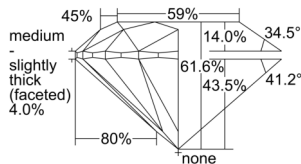

GIA®

FACSIMILE

GIA REPORT 6505334674

Verify this report at GIA.edu

GIA NATURAL DIAMOND DOSSIER®

September 03, 2024
GIA Report Number 6505334674
Shape and Cutting Style ..... Round Brilliant
Measurements ..... 4.91 - 4.93 x 3.03 mm

GRADING RESULTS

Carat Weight ..... 0.45 carat
Color Grade I
Clarity Grade VS2
Cut Grade ..... Excellent

ADDITIONAL GRADING INFORMATION

Polish ..... Excellent
Symmetry ..... Excellent
Fluorescence ..... Faint
Clarity Characteristics ..... Crystal, Cloud
Inscription(s): GIA 6505334674

PROPORTIONS

Profile to actual proportions