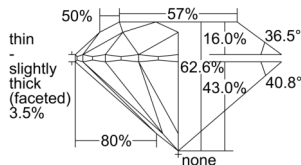

GIA®

FACSIMILE

GIA NATURAL DIAMOND DOSSIER®

September 03, 2024
GIA Report Number 6505335342
Shape and Cutting Style ..... Round Brilliant
Measurements ..... 4.32 - 4.34 x 2.71 mm

GRADING RESULTS

Carat Weight ..... 0.31 carat
Color Grade I
Clarity Grade S11
Cut Grade ..... Excellent

ADDITIONAL GRADING INFORMATION

Polish ..... Excellent
Symmetry ..... Excellent
Fluorescence ..... None
Clarity Characteristics ..... Crystal, Feather
Inscription(s): GIA 6505335342

GIA REPORT 6505335342

Verify this report at GIA.edu

PROPORTIONS

Profile to actual proportions

GRADING SCALES

GIA COLOR SCALE	GIA CLARITY SCALE	GIA CUT SCALE	
D	FLAWLESS	EXCELLENT	
E	INTERNALLY FLAWLESS		
F		VVS₁	VERY GOOD
G	VVS₂		
H	VS₁	GOOD	
I	VS₂		
J	S1₁	FAIR	
K	S1₂		
L	I₁	POOR	
M	I₂		
N	I₃		
O			
P			
Q			
R			
S			
T			
U			
V			
W			
X			
Y			
Z