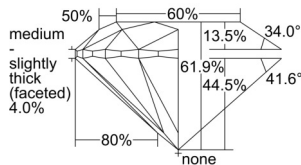

GIA®

FACSIMILE

GIA REPORT 6505336296

Verify this report at GIA.edu

GIA NATURAL DIAMOND DOSSIER®

September 04, 2024
GIA Report Number 6505336296
Shape and Cutting Style ..... Round Brilliant
Measurements ..... 5.37 - 5.41 x 3.34 mm

GRADING RESULTS

Carat Weight ..... 0.60 carat
Color Grade ..... D
Clarity Grade VS2
Cut Grade ..... Excellent

ADDITIONAL GRADING INFORMATION

Polish ..... Excellent
Symmetry ..... Excellent
Fluorescence ..... None
Clarity Characteristics ..... Cloud, Feather
Inscription(s): GIA 6505336296

PROPORTIONS

Profile to actual proportions

GRADING SCALES

GIA COLOR SCALE	GIA CLARITY SCALE	GIA CUT SCALE	
D	FLAWLESS	EXCELLENT	
E	INTERNALLY FLAWLESS		
F		VVS₁	VERY GOOD
G	VVS₂		
H	VS₁	GOOD	
I	VS₂		
J	SI₁	FAIR	
K	SI₂		
L	I₁	POOR	
M	I₂		
N	I₃		
O			
P			
Q			
R			
S			
T			
U			
V			
W			
X			
Y			
Z