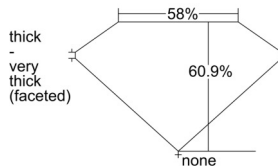

GIA®

FACSIMILE

GIA REPORT 6505339911

Verify this report at GIA.edu

GIA NATURAL DIAMOND DOSSIER®

September 06, 2024
GIA Report Number 6505339911
Shape and Cutting Style ..... Pear Brilliant
Measurements ..... 7.60 x 5.04 x 3.07 mm

GRADING RESULTS

Carat Weight ..... 0.70 carat
Color Grade ..... E
Clarity Grade VS1

ADDITIONAL GRADING INFORMATION

Polish ..... Excellent
Symmetry ..... Very Good
Fluorescence ..... None
Clarity Characteristics ..... Feather, Pinpoint
Inscription(s): GIA 6505339911

PROPORTIONS

Profile not to actual proportions

GRADING SCALES

GIA COLOR SCALE		GIA CLARITY SCALE		
COLORLESS	D	VERY VERY SLIGHTLY INCLUDED	FLAWLESS	
	E		INTERNALLY FLAWLESS	
	F		VS₁	
	G		VS₂	
	NEAR COLORLESS	H	VERY SLIGHTLY INCLUDED	VS₁
		I		VS₂
		J		SI₁
		K		SI₂
	FAINT	L	SLIGHTLY INCLUDED	I₁
		M		I₂
N		I₃		
O				
VERT LIGHT	P	INCLUDED		
	Q			
	R			
	S			
	T			
	U			
	V			
	W			
LIGHT	X			
	Y			
Z