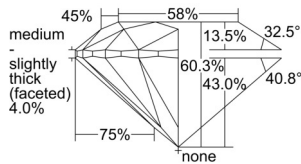

GIA®

FACSIMILE

GIA REPORT 6505341814

Verify this report at GIA.edu

GIA NATURAL DIAMOND DOSSIER®

September 04, 2024
GIA Report Number 6505341814
Shape and Cutting Style ..... Round Brilliant
Measurements ..... 4.55 - 4.58 x 2.75 mm

GRADING RESULTS

Carat Weight ..... 0.35 carat
Color Grade ..... F
Clarity Grade VS1
Cut Grade ..... Excellent

ADDITIONAL GRADING INFORMATION

Polish ..... Excellent
Symmetry ..... Excellent
Fluorescence ..... None
Clarity Characteristics ..... Feather, Cloud, Needle, Pinpoint
Inspection(s): GIA 6505341814

PROPORTIONS

Profile to actual proportions

GRADING SCALES

GIA COLOR SCALE	GIA CLARITY SCALE	GIA CUT SCALE	
D	FLAWLESS	EXCELLENT	
E	INTERNALLY FLAWLESS		
F		VVS₁	VERY GOOD
G	VVS₂		
H	VS₁	GOOD	
I	VS₂		
J	SI₁	FAIR	
K	SI₂		
L	I₁	POOR	
M	I₂		
N	I₃		
O			
P			
Q			
R			
S			
T			
U			
V			
W			
X			
Y			
Z