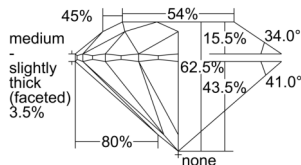

GIA®

FACSIMILE

GIA REPORT 6505342422

Verify this report at GIA.edu

GIA NATURAL DIAMOND DOSSIER®

September 06, 2024
GIA Report Number 6505342422
Shape and Cutting Style ..... Round Brilliant
Measurements ..... 5.41 - 5.45 x 3.39 mm

GRADING RESULTS

Carat Weight ..... 0.61 carat
Color Grade ..... H
Clarity Grade VS2
Cut Grade ..... Excellent

ADDITIONAL GRADING INFORMATION

Polish ..... Excellent
Symmetry ..... Excellent
Fluorescence ..... None
Clarity Characteristics ..... Cloud
Inscription(s): GIA 6505342422

PROPORTIONS

Profile to actual proportions

GRADING SCALES

GIA COLOR SCALE	GIA CLARITY SCALE	GIA CUT SCALE	
D	FLAWLESS	EXCELLENT	
E	INTERNALLY FLAWLESS		
F		VVS₁	VERY GOOD
G	VVS₂		
H	VS₁	GOOD	
I	VS₂		
J	SI₁	FAIR	
K	SI₂		
L	I₁	POOR	
M	I₂		
N	I₃		
O			
P			
Q			
R			
S			
T			
U			
V			
W			
X			
Y			
Z