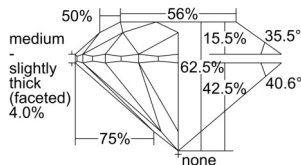

GIA®

FACSIMILE

GIA REPORT 6505342525

Verify this report at GIA.edu

GIA NATURAL DIAMOND DOSSIER®

September 03, 2024
GIA Report Number 6505342525
Shape and Cutting Style ..... Round Brilliant
Measurements ..... 6.10 - 6.14 x 3.82 mm

GRADING RESULTS

Carat Weight ..... 0.90 carat
Color Grade ..... F
Clarity Grade S11
Cut Grade ..... Excellent

ADDITIONAL GRADING INFORMATION

Polish ..... Excellent
Symmetry ..... Excellent
Fluorescence ..... None
Clarity Characteristics ..... Crystal, Cloud
Inscription(s): GIA 6505342525

PROPORTIONS

Profile to actual proportions

GRADING SCALES

GIA COLOR SCALE	GIA CLARITY SCALE	GIA CUT SCALE	
D	FLAWLESS	EXCELLENT	
E	INTERNALLY FLAWLESS		
F		VVS₁	VERY GOOD
G	VVS₂		
H	VS₁	GOOD	
I	VS₂		
J	S1₁	FAIR	
K	S1₂		
L	I₁	POOR	
M	I₂		
N	I₃		
O			
P			
Q			
R			
S			
T			
U			
V			
W			
X			
Y			
Z