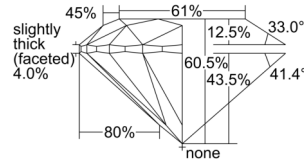

GIA®

FACSIMILE

GIA REPORT 6505342599

Verify this report at GIA.edu

GIA NATURAL DIAMOND DOSSIER®

September 04, 2024
GIA Report Number 6505342599
Shape and Cutting Style ..... Round Brilliant
Measurements ..... 4.54 - 4.57 x 2.76 mm

GRADING RESULTS

Carat Weight ..... 0.35 carat
Color Grade ..... F
Clarity Grade VS1
Cut Grade ..... Excellent

ADDITIONAL GRADING INFORMATION

Polish ..... Excellent
Symmetry ..... Excellent
Fluorescence ..... None
Clarity Characteristics ..... Feather, Cloud, Pinpoint
Inscription(s): GIA 6505342599

PROPORTIONS

Profile to actual proportions

GRADING SCALES

GIA COLOR SCALE	GIA CLARITY SCALE	GIA CUT SCALE	
D	FLAWLESS	EXCELLENT	
E	INTERNALLY FLAWLESS		
F		VVS₁	VERY GOOD
G	VVS₂		
H	VS₁	GOOD	
I	VS₂		
J	SI₁	FAIR	
K	SI₂		
L	I₁	POOR	
M	I₂		
N	I₃		
O			
P			
Q			
R			
S			
T			
U			
V			
W			
X			
Y			
Z