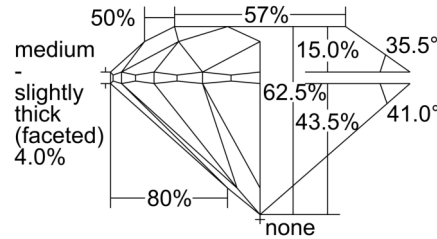

GIA NATURAL DIAMOND GRADING REPORT

September 04, 2024

GIA Report Number 6505343541

Shape and Cutting Style Round Brilliant

Measurements 6.37 - 6.42 x 3.99 mm

GRADING RESULTS

Carat Weight 1.01 carat

Color Grade I

PROPORTIONS

Profile to actual proportions

CLARITY CHARACTERISTICS

KEY TO SYMBOLS*

- Feather
- Pinpoint

* Red symbols denote internal characteristics (inclusions). Green or black symbols denote external characteristics (blemishes). Diagram is an approximate representation of the diamond, and symbols shown indicate type, position, and approximate size of clarity characteristics. All clarity characteristics may not be shown. Details of finish are not shown.