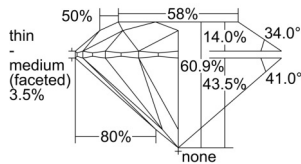

GIA®

FACSIMILE

GIA REPORT 6505345359

Verify this report at GIA.edu

GIA NATURAL DIAMOND DOSSIER®

September 06, 2024
GIA Report Number 6505345359
Shape and Cutting Style ..... Round Brilliant
Measurements ..... 4.34 - 4.36 x 2.65 mm

GRADING RESULTS

Carat Weight ..... 0.30 carat
Color Grade ..... E
Clarity Grade VVS1
Cut Grade ..... Excellent

ADDITIONAL GRADING INFORMATION

Polish ..... Excellent
Symmetry ..... Excellent
Fluorescence ..... Faint
Clarity Characteristics ..... Pinpoint
Inscription(s): GIA 6505345359

PROPORTIONS

Profile to actual proportions

GRADING SCALES

GIA COLOR SCALE	GIA CLARITY SCALE	GIA CUT SCALE	
D	FLAWLESS	EXCELLENT	
E	INTERNALLY FLAWLESS		
F		VVS₁	VERY GOOD
G	VVS₂		
H	VS₁	GOOD	
I	VS₂		
J	SI₁	FAIR	
K	SI₂		
L	I₁	POOR	
M			
N			
O	I₂		
P			
Q			
R	I₃		
S			
T			
U			
V			
W			
X			
Y			
Z