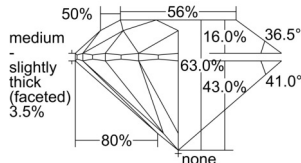

GIA®

FACSIMILE

GIA REPORT 6505347989

Verify this report at GIA.edu

GIA NATURAL DIAMOND DOSSIER®

September 03, 2024
GIA Report Number **6505347989**
Shape and Cutting Style ..... **Round Brilliant**
Measurements ..... **4.67 - 4.70 x 2.96 mm**

GRADING RESULTS

Carat Weight ..... **0.40 carat**
Color Grade ..... **E**
Clarity Grade **S11**
Cut Grade ..... **Excellent**

ADDITIONAL GRADING INFORMATION

Polish ..... **Excellent**
Symmetry ..... **Excellent**
Fluorescence ..... **None**
Clarity Characteristics ..... **Crystal, Feather, Cloud**
Inscription(s): **GIA 6505347989**

PROPORTIONS

Profile to actual proportions

GRADING SCALES

GIA COLOR SCALE

COLORLESS	D
	E
	F
	G
	H
	I
	J
NEAR COLORLESS	K
	L
Faint	M
	N
	O
	P
Very Light	Q
	R
	S
	T
	U
	V
Light	W
	X
	Y
	Z

GIA CLARITY SCALE

FLAWLESS	VERY VERY SLIGHTLY INCLUDED	FLAWLESS	
			EXCELLENT
INTERNALLY FLAWLESS	VERY SLIGHTLY INCLUDED	VVS₁	
			VERY GOOD
VVS₂	SLIGHTLY INCLUDED	VS₁	
			GOOD
VS₂	INCLUDED	SI₁	
			FAIR
I₁	POOR		
I₂			
I₃			

GIA CUT SCALE

EXCELLENT
VERY GOOD
GOOD
FAIR
POOR