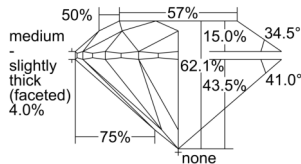

GIA®

FACSIMILE

GIA REPORT 6505348642

Verify this report at GIA.edu

GIA NATURAL DIAMOND DOSSIER®

September 05, 2024
GIA Report Number 6505348642
Shape and Cutting Style ..... Round Brilliant
Measurements ..... 4.87 - 4.92 x 3.04 mm

GRADING RESULTS

Carat Weight ..... 0.45 carat
Color Grade I
Clarity Grade VS1
Cut Grade ..... Excellent

ADDITIONAL GRADING INFORMATION

Polish ..... Excellent
Symmetry ..... Excellent
Fluorescence ..... Faint
Clarity Characteristics ..... Cloud, Feather, Needle, Pinpoint
Inscription(s): GIA 6505348642

PROPORTIONS

Profile to actual proportions

GRADING SCALES

GIA COLOR SCALE	GIA CLARITY SCALE	GIA CUT SCALE	
D	FLAWLESS	EXCELLENT	
E	INTERNALLY FLAWLESS		
F		VVS₁	VERY GOOD
G	VVS₂		
H	VS₁	GOOD	
I	VS₂		
J	SI₁	FAIR	
K	SI₂		
L	I₁	POOR	
M	I₂		
N	I₃		
O			
P			
Q			
R			
S			
T			
U			
V			
W			
X			
Y			
Z