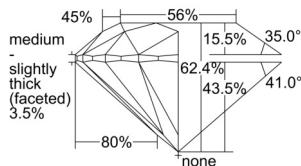

GIA®

FACSIMILE

GIA REPORT 6505349431

Verify this report at GIA.edu

GIA NATURAL DIAMOND DOSSIER®

September 04, 2024
GIA Report Number 6505349431
Shape and Cutting Style ..... Round Brilliant
Measurements ..... 3.92 - 3.94 x 2.45 mm

GRADING RESULTS

Carat Weight ..... 0.23 carat
Color Grade ..... F
Clarity Grade VS1
Cut Grade ..... Excellent

ADDITIONAL GRADING INFORMATION

Polish ..... Excellent
Symmetry ..... Excellent
Fluorescence ..... None
Clarity Characteristics ..... Crystal, Needle, Pinpoint
Inscription(s): GIA 6505349431

PROPORTIONS

Profile to actual proportions

GRADING SCALES

GIA COLOR SCALE	GIA CLARITY SCALE	GIA CUT SCALE
COLOURLESS D	FLAWLESS	EXCELLENT
E	INTERNALLY FLAWLESS	
F	VVS₁	VERY GOOD
G		
H	VVS₂	GOOD
I	VS₁	
J	VS₂	FAIR
K	SI₁	
L	SI₂	POOR
M	I₁	
N	I₂	
O	I₃	
P		
Q		
R		
S		
T		
U		
V		
W		
X		
Y		
Z