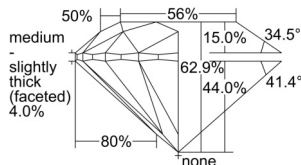

GIA®

FACSIMILE

GIA REPORT 6505352598

Verify this report at GIA.edu

GIA NATURAL DIAMOND DOSSIER®

September 04, 2024
GIA Report Number 6505352598
Shape and Cutting Style ..... Round Brilliant
Measurements ..... 4.69 - 4.72 x 2.96 mm

GRADING RESULTS

Carat Weight ..... 0.40 carat
Color Grade ..... F
Clarity Grade VS1
Cut Grade ..... Excellent

ADDITIONAL GRADING INFORMATION

Polish ..... Excellent
Symmetry ..... Excellent
Fluorescence ..... None
Clarity Characteristics ..... Feather, Pinpoint
Inscription(s): GIA 6505352598

PROPORTIONS

Profile to actual proportions

GRADING SCALES

GIA COLOR SCALE	GIA CLARITY SCALE	GIA CUT SCALE	
D	FLAWLESS	EXCELLENT	
E	INTERNALLY FLAWLESS		
F		VVS₁	VERY GOOD
G	VVS₂		
H	VS₁	GOOD	
I	VS₂		
J	SI₁	FAIR	
K	SI₂		
L	I₁	POOR	
M			
N			
O	I₂		
P			
Q			
R	I₃		
S			
T			
U			
V			
W			
X			
Y			
Z