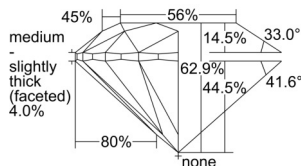

GIA®

FACSIMILE

GIA REPORT 6505353120

Verify this report at GIA.edu

GIA NATURAL DIAMOND DOSSIER®

September 04, 2024
GIA Report Number 6505353120
Shape and Cutting Style ..... Round Brilliant
Measurements ..... 4.87 - 4.91 x 3.07 mm

GRADING RESULTS

Carat Weight ..... 0.45 carat
Color Grade I
Clarity Grade S11
Cut Grade ..... Excellent

ADDITIONAL GRADING INFORMATION

Polish ..... Excellent
Symmetry ..... Excellent
Fluorescence ..... None
Clarity Characteristics ..... Feather, Cloud, Crystal
Inscription(s): GIA 6505353120

PROPORTIONS

Profile to actual proportions

GRADING SCALES

GIA COLOR SCALE	GIA CLARITY SCALE	GIA CUT SCALE	
D	FLAWLESS	EXCELLENT	
E	INTERNALLY FLAWLESS		
F		VVS₁	VERY GOOD
G	VVS₂		
H	VS₁	GOOD	
I	VS₂		
J	S1₁	FAIR	
K	S1₂		
L	I₁	POOR	
M	I₂		
N	I₃		
O			
P			
Q			
R			
S			
T			
U			
V			
W			
X			
Y			
Z