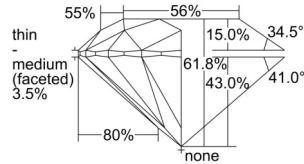

GIA®

FACSIMILE

GIA NATURAL DIAMOND DOSSIER®

September 04, 2024
GIA Report Number 6505353477
Shape and Cutting Style ..... Round Brilliant
Measurements ..... 4.29 - 4.32 x 2.66 mm

GRADING RESULTS

Carat Weight ..... 0.30 carat
Color Grade ..... F
Clarity Grade S11
Cut Grade ..... Excellent

ADDITIONAL GRADING INFORMATION

Polish ..... Excellent
Symmetry ..... Excellent
Fluorescence ..... None
Clarity Characteristics ..... Cloud, Crystal
Inscription(s): GIA 6505353477

GIA REPORT 6505353477

Verify this report at GIA.edu

PROPORTIONS

Profile to actual proportions